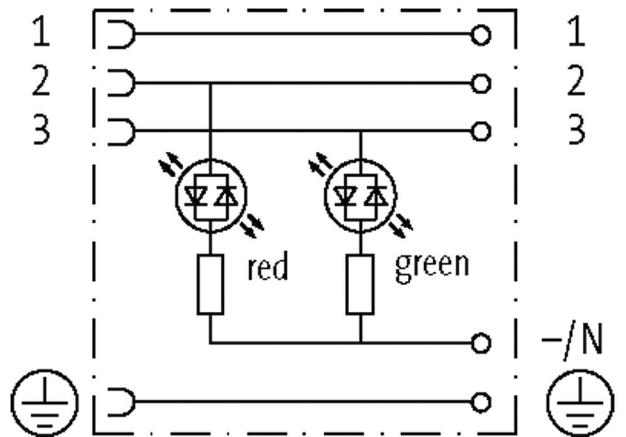

## **SVS VALVE PLUG FORM A 18MM FIELD-WIREABLE**

24...230V LED M16x1.5

Form A (18 mm) for pressure switch  
24...230 V AC/DC  
LED red (2) green (3)  
metric

Plastic housings with good resistance against chemicals and oils. The resistance to aggressive media should be individually tested for your application. Further details on request.

### [Link to Product](#)

**Illustration**

Height: 41 mm

Product may differ from Image

**Form**

Form 29281

**Technical Data**

Operating voltage	24...230 V AC/DC
Operating current per contact	max. 4 A
Configuration	3 contacts + PE
Locking of ports	M3 (recommended torque 0.4 Nm)
Protection	IP65 inserted and tightened (EN 60529)

**General data**

Temperature range	-20...+60 °C
-------------------	--------------

**Commercial data**

country of origin	CZ
customs tariff number	85366990
EAN	4048879187503
eClass	27279221
Packaging unit	1