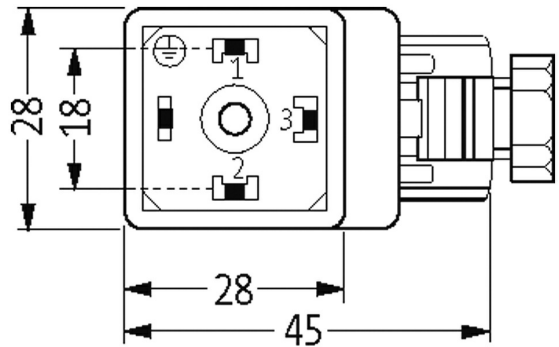

## **SVS VALVE PLUG FORM A 18MM FIELD-WIREABLE**

24...230V LED M16x1.5

Form A (18 mm) for pressure switch  
24...230 V AC/DC  
LED red (2) green (3)  
metric

Plastic housings with good resistance against chemicals and oils. The resistance to aggressive media should be individually tested for your application. Further details on request.

### [Link to Product](#)

**Illustration**

Height: 41 mm

Product may differ from Image

**Form**

Form 29281

**Technical Data**

Operating voltage	24...230 V AC/DC
Operating current per contact	max. 4 A
Configuration	3 contacts + PE
Locking of ports	M3 (recommended torque 0.4 Nm)
Protection	IP65 inserted and tightened (EN 60529)

**General data**

Temperature range	-20...+60 °C
-------------------	--------------

**Commercial data**

country of origin	CZ
customs tariff number	85366990
EAN	4048879187503
eClass	27279221
Packaging unit	1