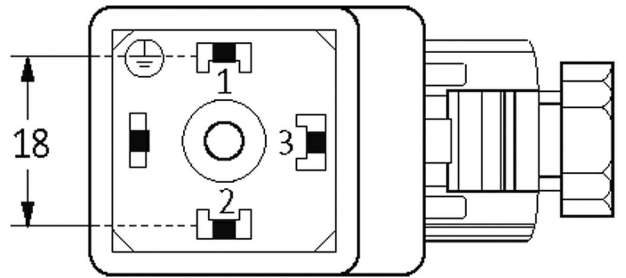

## **SVS VALVE PLUG FORM A 18MM FIELD-WIREABLE**

24...230V LED M16x1.5

Form A (18 mm) for pressure switch  
24...230 V AC/DC  
LED red (2) green (3)  
metric

Plastic housings with good resistance against chemicals and oils. The resistance to aggressive media should be individually tested for your application. Further details on request.

### [Link to Product](#)

**Illustration**

Height: 41 mm

Product may differ from Image

**Form**

Form 29281

**Technical Data**

Operating voltage	24...230 V AC/DC
Operating current per contact	max. 4 A
Configuration	3 contacts + PE
Locking of ports	M3 (recommended torque 0.4 Nm)
Protection	IP65 inserted and tightened (EN 60529)

**General data**

Temperature range	-20...+60 °C
-------------------	--------------

**Commercial data**

country of origin	CZ
customs tariff number	85366990
EAN	4048879187503
eClass	27279221
Packaging unit	1